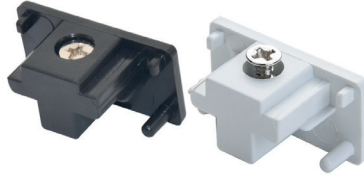

**PIOLED
LIGHTING**
SINCE 2008

BAZUKA, SNYPA & LEDA

ACCESSORIES

Multi Angle Connector 3
Wire Black or White

Black **TKB121**
White **TKW121**

1, 2 or 3 metre 3 Wire Track Set
(including Power Feed & End Cap)
Black or White

1M Black **TKB110**
1M White **TKW110**
2M Black **TKB111**
2M White **TKW111**
3M Black **TKB112**
3M White **TKW112**

End cap 3 Wire
Black or White

Black **TKB119**
White **TKW119**

Track adapter 3 Wire
Black or White