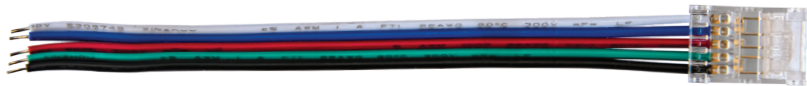

12/24V STRIP LIGHT FAST CONNECTORS

R134

FAST 2way connector with 10cm cable in between for **8mm** COB/SMD

R135

FAST 2way connector with 10cm cable in between for **10mm** SMD

R136

FAST 2way connector with 10cm cable in between for **10mm** RGB SMD

Works with IP20 14.4W SMD

R124

FAST connector 10cm tails to RGB strip **10mm**

4 PIN
10 MM

R125

FAST connector RGB strip to strip **10mm**

Works with IP20 18W RGBW (4000K) SMD

R126

FAST connector 10cm tails to RGBW strip **10mm**

5 PIN
10 MM

R127

FAST connector RGBW strip to strip **10mm**

R137

FAST L connector RGB strip to strip **10mm** SMD

Works with Matrix Strip

R131

FAST connector 10cm tails to strip **8mm** 3Wire SMD Matrix 3CCT

3 PIN
8 MM

R132

FAST connector strip to strip **8mm** 3Wire SMD Matrix 3CCT

Works with IP20 10W COB, 4.8W and 9.6W SMD

R120

FAST connector 10cm tails to strip **8mm** COB/SMD