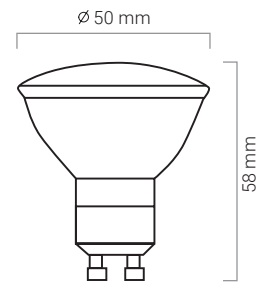

Physical Characteris-

Weight (g)	35.8
Housing Material	Aluminum
Product Dimensions	50*52mm
Cable Length	-
Mounting Option	GU10
Bracket Material	-

Luminous Intensity Distribution Diagram

Packaging

Dimension Drawing

Accessories

Optional accessories

Packaging info

Storage Temp	-20°C~+80°C
Carton Size (cm)	28*28*30 Dim 33*33*28
QTY/CTN	100
Net Weight	4.8
Gross Weight	5.3