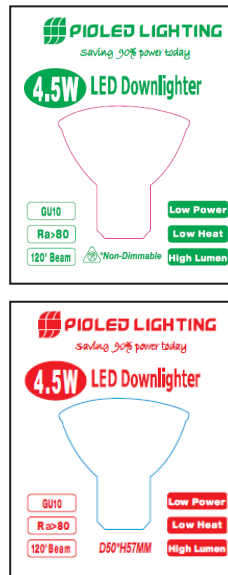

4.5W Durable LED GU10 Downlighter

4.5W

Applications:

Residential and Commercial Applications.

- Thermally tested pure aluminium housing designed to dissipate heat away from the LEDs a lot quicker than PC housing
- Available in a dimmable option helping to create the perfect atmosphere for your setting.
- Premium LED lamp with a rated life of up to 30 000hrs.
- Frosted styled diffuser with a wide 120° beam angle allowing for maximum coverage.
- High CRI>80 rendering true colours – Extremely good for Kitchens.
- The ideal lamp for demanding applications and for those who want hassle free illumination.

Product Performance

Wattage	4.5W
Colour Temperature & Stock Code	6000K D020 3000K D021 4000K D022 6000K Dim DD012 3000K Dim DD013 4000K Dim DD014
Operating Temperature	-10~40°C
Life Span/ LB Rating	L70B50@25 000HRS
IP Rating	IP20
LED Driver	PioLED High Spec Driver
Beam Angle	120°
Input Voltage	85V-265V
Surge Protection	1kV
CRI	>83
Lumen Output	400
Lumen Efficiency	85lm/w
LED Chips	2835 Sanan
LED Chips Qty	24
Dimmable	Yes Dimmable options available
Dimmable Range	-
(Dali/Trailing/Leading)	-

Physical Characteris-

Weight (g)	35.8
Housing Material	Aluminum
Product Dimensions	50*52mm
Cable Length	-
Mounting Option	GU10
Bracket Material	-

Luminous Intensity Distribution Diagram

Packaging

Dimension Drawing