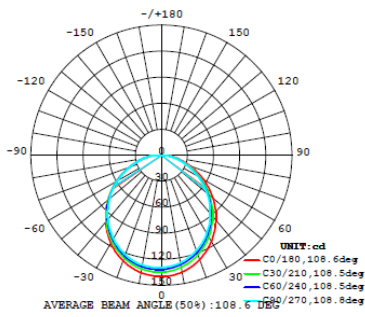

Physical Characteris-

Weight (g)	35.8
Housing Material	Aluminum
Product Dimensions	50*52mm
Cable Length	-
Mounting Option	GU10
Bracket Material	-

Luminous Intensity Distribution Diagram

Packaging

Dimension Drawing