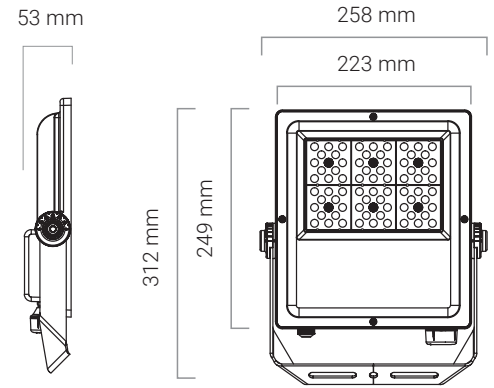

Physical Characteristics

Weight (kg)	2,37
Housing Material	Die cast Aluminium
Product Dimensions (mm)	312*258*53
Cable Length	1m
Mounting Option	-
Bracket Material	304 Stainless Steel Bracket
Bolts and Screws	304 Stainless Steel

Luminous Intensity Distribution Diagram

Packaging

Dimension Drawing

Technical Parameters

Input Current	250mA
Output Voltage	144
Humidity	40%~80%
Frequency	47-63hz
In Rush Current	50A
Output Current	0.32A
THD	<20%
TA & TC	TA=-20 ~45 °C/TC=65°C
IES (Yes or No)	Yes