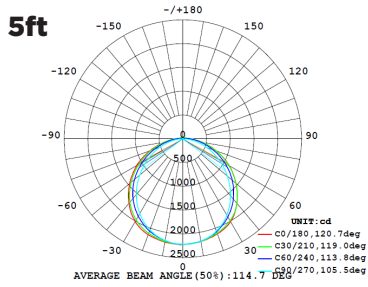

LYNX Tri-proof Linear Light

48W/5ft

Applications:

Residential and Commercial Applications.

- 3CCT (3000K/4000K/6000K) Vapour Proof LED Linear switchable via integrated Dipswitch.
- Seamless installation with our linkable LYNX. Connect up to 12pcs (4ft) and 9pcs (5ft) in series.
- Ultra High Lumen 2835 SMD LED Chips with an effective lumen output of 150lm/W.
- Wide 120° beam angle for maximum coverage and uniformity.
- EMC Flicker Free power supply with a built in 1.5kV Surge Protection.
- Coastal Spec PC housing with Stainless Steel Clips and a UV protected PC lens.
- Designed for use in the most demanding environments with its IP65 rated housing, 5 year warranty and -20°C ~ 40°C operating temperature.

Product Performance	
Wattage	48W
Colour Temperature & Stock Cod	48W 3CCT(3000K/4000K/6000K) - LL703
Operating Temperature	-20~40°C
Life Span/ LB Rating	50000hrs
IP Rating	IP65
LED Driver Brand	High Spec PioLED Driver
Beam Angle	120°
Impact Protection Grade	IK08
Input Voltage	190-277V
Surge Protection	1.5kV
Power Factor	0.95
CRI	>83
Lumen Output	7200 Lumens
Lumen Efficiency	150lm/W
LED Chips	2835 SMD
LED Chips Qty	528
Dimmable	Non-Dimmable
Dimmable Range	-
(Dali/Trailing/Leading)	-
UGR	-
Physical Characteristics	
Weight (g)	1710
Housing Material	PC
Product Dimensions (mm)	1506*79*68
Cable Length	-
Mounting Option	Stainless Steel Clips
Bracket Material	-
Bolts and Screws	Galvanized iron

Luminous Intensity Distribution Diagram

Packaging

Dimension Drawing

Technical Parameters

Input Current	240
Output Voltage	107-153VDC
Flicker Free (Y/N)	Yes
Humidity	5-95%
Frequency	<5%
In Rush Current	24.9A
Output Current	360mA
THD	<20%
TA & TC	TA=25°C/TC=85°C
IES (Yes or No)	Yes
Regulatory Qualifications	
Class Rating	Class I
Energy Efficiency	A
Certification	CE, EMC, IEC60598, ErP
Accessories	
Optional accessories	-
Packaging info	
Storage Temp	-40~+80°C
Carton Size (mm)	1537x273x242
QTY/CTN	9
Net Weight	15.39
Gross Weight	18.17