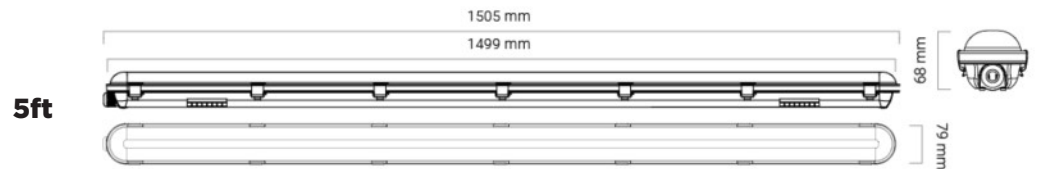

LYNX Tri-proof Linear Light

48W/5ft

Applications:

Residential and Commercial Applications.

- 3CCT (3000K/4000K/6000K) Vapour Proof LED Linear switchable via integrated Dipswitch.
- Seamless installation with our linkable LYNX. Connect up to 12pcs (4ft) and 9pcs (5ft) in series.
- Ultra High Lumen 2835 SMD LED Chips with an effective lumen output of 150lm/W.
- Wide 120° beam angle for maximum coverage and uniformity.
- EMC Flicker Free power supply with a built in 1.5kV Surge Protection.
- Coastal Spec PC housing with Stainless Steel Clips and a UV protected PC lens.
- Designed for use in the most demanding environments with its IP65 rated housing, 5 year warranty and -20°C ~ 40°C operating temperature.

Product Performance	
Wattage	48W
Colour Temperature & Stock Cod	48W 3CCT(3000K/4000K/6000K) - LL703
Operating Temperature	-20~40°C
Life Span/ LB Rating	50000hrs
IP Rating	IP65
LED Driver Brand	High Spec PioLED Driver
Beam Angle	120°
Impact Protection Grade	IK08
Input Voltage	190-277V
Surge Protection	1.5kV
Power Factor	0.95
CRI	>83
Lumen Output	7200 Lumens
Lumen Efficiency	150lm/W
LED Chips	2835 SMD
LED Chips Qty	528
Dimmable	Non-Dimmable
Dimmable Range	-
(Dali/Trailing/Leading)	-
UGR	-
Physical Characteristics	
Weight (g)	1710
Housing Material	PC
Product Dimensions (mm)	1506*79*68
Cable Length	-
Mounting Option	Stainless Steel Clips
Bracket Material	-
Bolts and Screws	Galvanized iron

Luminous Intensity Distribution Diagram

Packaging

Dimension Drawing

Technical Parameters

Input Current	240
Output Voltage	107-153VDC
Flicker Free (Y/N)	Yes
Humidity	5-95%
Frequency	<5%
In Rush Current	24.9A
Output Current	360mA
THD	<20%
TA & TC	TA=25°C/TC=85°C
IES (Yes or No)	Yes
Regulatory Qualifications	
Class Rating	Class I
Energy Efficiency	A
Certification	CE, EMC, IEC60598, ErP
Accessories	
Optional accessories	-
Packaging info	
Storage Temp	-40~+80°C
Carton Size (mm)	1537x273x242
QTY/CTN	9
Net Weight	15.39
Gross Weight	18.17