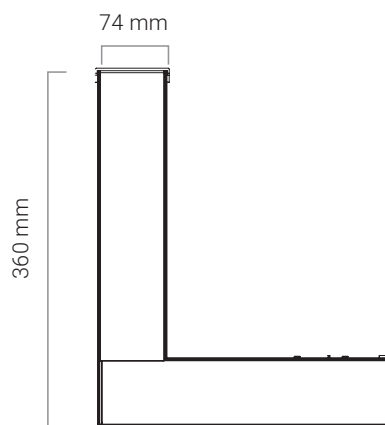

L Shape Linear