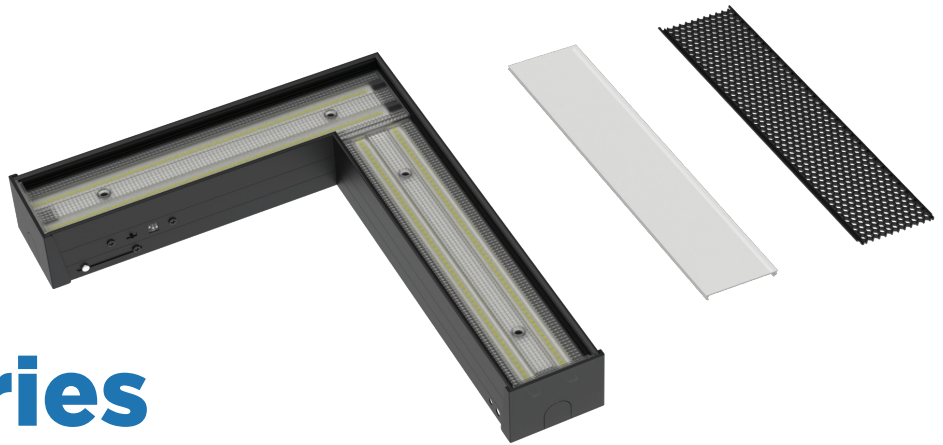

Soniq Accessories

Applications:

Residential and Commercial Applications.

- High Power Factor >0.9 BOKE LED Driver with a 2.5kV Surge Protection offering a robust luminaire with a 5 year warranty.

- Pure Aluminum housing coupled with a PC diffuser, designed to ensure maximum comfort for customers when used in retail applications.

- Linkable up to 60m or 50 x 4ft SoniQ Linears. Ideal for long isles where continuous lighting is a requirement.

- L80B20 @ 50 000hrs ensuring minimal lumen decay throughout the 5 year warranty period.

- Available in either 60°/90°(standard) & 120° beam angles, allowing for an extremely versatile luminaire to suit most applications.

- Available in 3CCT (3000K/4000K/6000K) Controlled via the luminaires dipswitch for a quick and easy CCT transition.

- High CRI>80 making the SoniQ the ideal Retail & Commercial LED Solution.