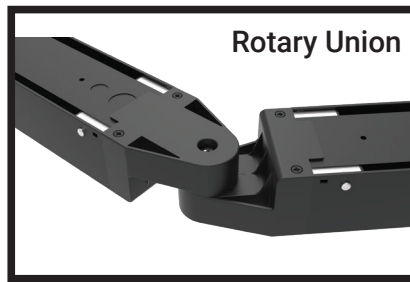

Honeycomb Lens