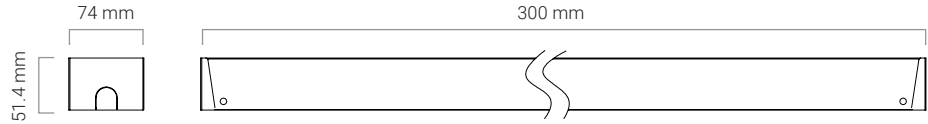

Dimension Drawing

Technical Parameters

Input Current	45mA
Output Voltage	45
Flicker Free (Y/N)	Yes
Humidity	40%~80%
Frequency	50-60hz
In Rush Current	10A
Output Current	0.2A
THD	<20%
TA & TC	TA= -20~45 °C/TC=65°C
IES (Yes or No)	Yes

Regulatory Qualifications

Class Rating	Class I
Energy Efficiency	A
Certification	CE, EMC, IEC60958

Accessories

Optional accessories

SONIQ 60D lens x 1 - **LL705a**
SONIQ 120D Opal Cover - **LL705b**
SONIQ Rotary Union - Black - LL705c
SONIQ Batwing LR40 30°/30° lens x 1 - **LL705d**
Rotary Union - Black - **LL705c**
SONIQ 3CCT 4Gr Linkable L Shape Linear Light 90D - **LL710**
SONIQ 40CM Black bracket with 3M hanging Cable - **LL705f**
SONIQ 30CM Black Honeycomb Cover - **LL705g**
SONIQ L Shape Opal Cover - **LL705h**
Suspended Ceiling Clips White (Pair) - **R114**

Packaging info

Storage Temp	-40~+60°C
Carton Size (mm)	790*340*310
QTY/CTN	40
Net Weight	28,5
Gross Weight	34