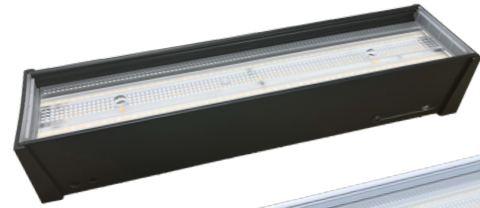

Rotary Union

Soniq Linkable Retail Linear

10W

Applications:

Residential and Commercial Applications.

- High Power Factor >0.9 BOKE LED Driver with a 2.5kV Surge Protection offering a robust luminaire with a 5 year warranty.
- Pure Aluminum housing coupled with a PC diffuser, designed to ensure maximum comfort for customers when used in retail applications.
- Linkable up to 60m or 50 x 4ft SoniQ Linears. Ideal for long isles where continuous lighting is a requirement.
- L80B20 @ 50 000hrs ensuring minimal lumen decay throughout the 5 year warranty period.
- Available in either 60°/90°(standard) & 120° beam angles, allowing for an extremely versatile luminaire to suit most applications.
- Available in 3CCT (3000K/4000K/6000K) Controlled via the luminaires dipswitch for a quick and easy CCT transition.
- High CRI>80 making the SoniQ the ideal Retail & Commercial LED Solution.

Product Performance

| | |
|---------------------------------------|---|
| Wattage | 10W |
| Colour Temperature & Stock | 3CCT Black - LL707 3CCT White - LL708 |
| Operating Temperature | -25~45°C |
| Life Span/ LB Rating | L80B20>50000H |
| IP Rating | IP20 |
| LED Driver Brand | PioLED High Spec Driver |
| Beam Angle | 90° |
| Impact Protection Grade | IK08 |
| Input Voltage | AC180-277V |
| Surge Protection | 2.5kV |
| Power Factor | 0.9 |
| CRI | >80 |
| Lumen Output | 1 500 |
| Lumen Efficiency | 150lm/W |
| LED Chips | Epistar 2835 |
| LED Chips Qty | 180 |
| Dimmable | No |
| Dimmable Range | - |
| (Dali/Trailing/Leading) | - |

Physical Characteristics

| | |
|--------------------------------|--------------------|
| Weight (kg) | 0.712 |
| Housing Material | Pure Aluminium |
| Product Dimensions (mm) | 300*74*52 |
| Cable Length | 0.3m |
| Mounting Option | Surface/Suspension |
| Bracket Material | - |