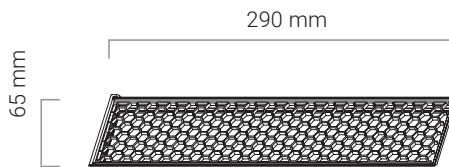

Honeycomb Lens