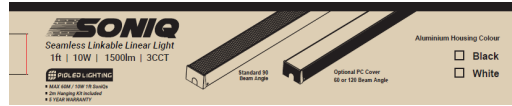

Packaging

Dimension Drawing

Technical Parameters

Input Current	45mA
Output Voltage	45
Flicker Free (Y/N)	Yes
Humidity	40%~80%
Frequency	50-60hz
In Rush Current	10A
Output Current	0.2A
THD	<20%
TA & TC	TA= -20~45 °C/TC=65°C
IES (Yes or No)	Yes

Regulatory Qualifications

Class Rating	Class I
Energy Efficiency	A
Certification	CE, EMC, IEC60958

Accessories

Optional accessories

SONIQ 60D lens x 1 - **LL705a**
SONIQ 120D Opal Cover - **LL705b**
SONIQ Rotary Union - Black - LL705c
SONIQ Batwing LR40 30°/30° lens x 1 - **LL705d**
Rotary Union - Black - **LL705c**
SONIQ 3CCT 4Gr Linkable L Shape Linear Light 90D - **LL710**
SONIQ 40CM Black bracket with 3M hanging Cable - **LL705f**
SONIQ 30CM Black Honeycomb Cover - **LL705g**
SONIQ L Shape Opal Cover - **LL705h**
Suspended Ceiling Clips White (Pair) - **R114**

Packaging info

Storage Temp	-40~+60°C
Carton Size (mm)	790*340*310
QTY/CTN	40
Net Weight	28,5
Gross Weight	34