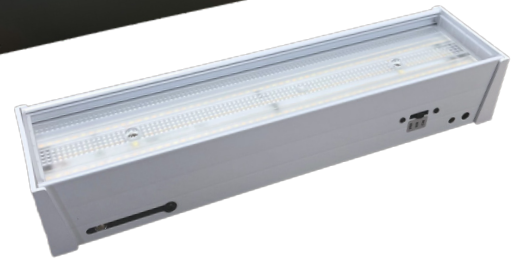

Rotary Union

Soniq Linkable Retail Linear

10W

Applications:

Residential and Commercial Applications.

- High Power Factor >0.9 BOKE LED Driver with a 2.5kV Surge Protection offering a robust luminaire with a 5 year warranty.
- Pure Aluminum housing coupled with a PC diffuser, designed to ensure maximum comfort for customers when used in retail applications.
- Linkable up to 60m or 50 x 4ft SoniQ Linears. Ideal for long isles where continuous lighting is a requirement.
- L80B20 @ 50 000hrs ensuring minimal lumen decay throughout the 5 year warranty period.
- Available in either 60°/90°(standard) & 120° beam angles, allowing for an extremely versatile luminaire to suit most applications.
- Available in 3CCT (3000K/4000K/6000K) Controlled via the luminaires dipswitch for a quick and easy CCT transition.
- High CRI>80 making the SoniQ the ideal Retail & Commercial LED Solution.

Product Performance

| | |
|---------------------------------------|---|
| Wattage | 10W |
| Colour Temperature & Stock | 3CCT Black - LL707 3CCT White - LL708 |
| Operating Temperature | -25~45°C |
| Life Span/ LB Rating | L80B20>50000H |
| IP Rating | IP20 |
| LED Driver Brand | PioLED High Spec Driver |
| Beam Angle | 90° |
| Impact Protection Grade | IK08 |
| Input Voltage | AC180-277V |
| Surge Protection | 2.5kV |
| Power Factor | 0.9 |
| CRI | >80 |
| Lumen Output | 1 500 |
| Lumen Efficiency | 150lm/W |
| LED Chips | Epistar 2835 |
| LED Chips Qty | 180 |
| Dimmable | No |
| Dimmable Range | - |
| (Dali/Trailing/Leading) | - |

Physical Characteristics

| | |
|--------------------------------|--------------------|
| Weight (kg) | 0.712 |
| Housing Material | Pure Aluminium |
| Product Dimensions (mm) | 300*74*52 |
| Cable Length | 0.3m |
| Mounting Option | Surface/Suspension |
| Bracket Material | - |