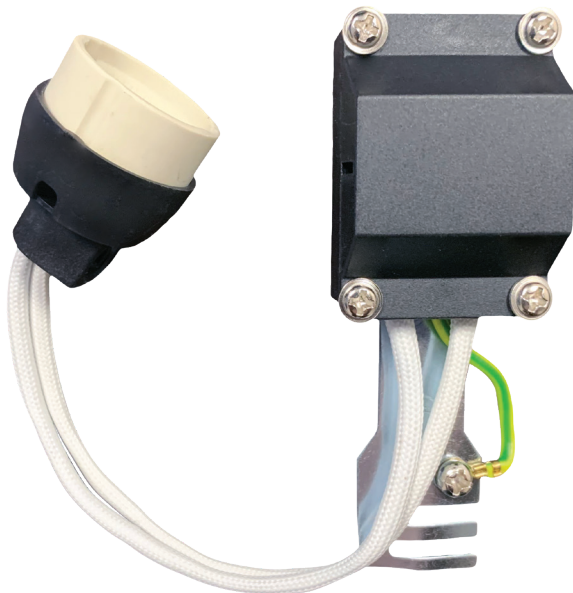

# IEC GU10 Holder

## **R101 - IEC GU10 Holder 036**

Certification: CE, IEC60598 Big junction  
box - Easy to loop cable  
N,L and earth connection

E&OE