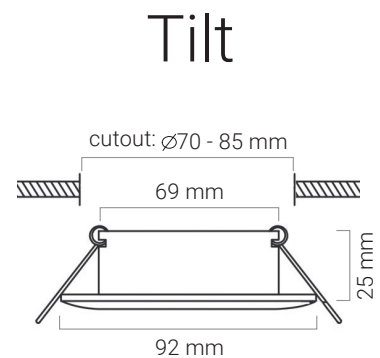

Dimension Drawing

E&OE

PioLED Lighting (Pty) Ltd | 031 701 5746 | info@pioledlighting.co.za

www.pioledlighting.co.za