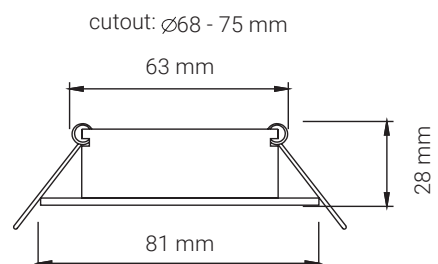

Dimension Drawing

E&OE

PioLED Lighting (Pty) Ltd | 031 701 5746 | info@pioledlighting.co.za

www.pioledlighting.co.za