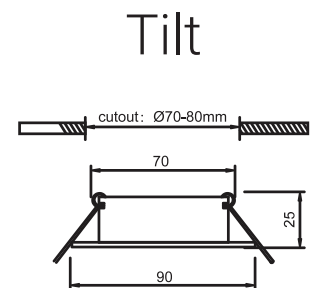

Dimension Drawing

E&OE

PioLED Lighting (Pty) Ltd | 031 701 5746 | info@pioledlighting.co.za

www.pioledlighting.co.za