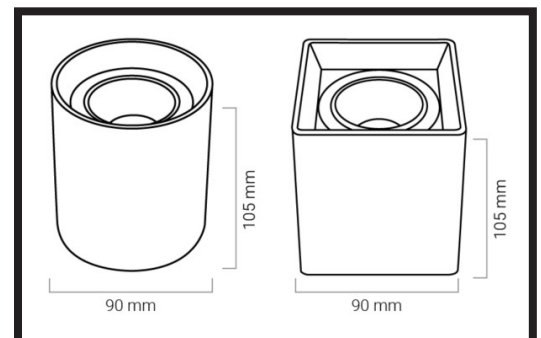

- Comes complete with a GU10 holder, designed to take a PC GU10 with a maximum of 6W.

- Add a touch of elegance with our Surface Mounted Downlights.

Product Performance

Colour & Stock Code Code	Square Black - R335 Round Black - R336 Square White - R337 Round White - R338
-------------------------------------	--

IP Rating	IP20
------------------	------

Physical Characteristics

Weight (g)	R335 - 190g R336 - 150g R337 - 190g R338 - 150g
-------------------	--

Housing Material	PC
-------------------------	----

Product Dimensions (mm)	R335 - 90*90*105mm R336 - Φ 90*105mm R337 - 90*90*105mm R338 - Φ 90*105mm
--------------------------------	--

Mounting Option	Surface Mount
------------------------	---------------

Packaging info

Carton Size (mm)	52*23.5*42
-------------------------	------------

QTY/CTN	40
----------------	----

Net Weight	7.4
-------------------	-----

Gross Weight	8.4
---------------------	-----

Packaging

Dimension Drawing

E&OE

PioLED Lighting (Pty) Ltd | 031 701 5746 | info@pioledlighting.co.za

www.pioledlighting.co.za