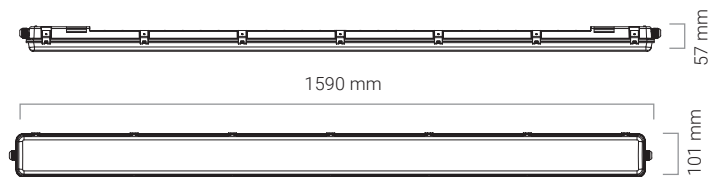

Dimension Drawing