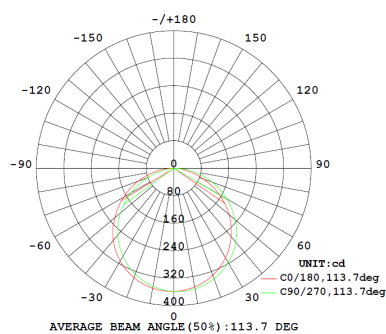

Product Performance	
Wattage	12W
Colour Temperature & Stock Code	i026 - 6000K i027 - 4000K i042 - 3CCT (3000/4000/6000K)
Operating Temperature	-20~45°C
Life Span/ LB Rating	25000hrs
IP Rating	IP33
LED Driver	High Spec PioLED Driver
Beam Angle	110°
Input Voltage	200V- 265V
CRI	>83
Power Factor	0.9
Surge Protection	1kV
Lumen Output	1050lm
Lumen Efficiency (per watt)	76-88lm/W
LED Chips	2835 Sanan
LED Chips Qty	56 - Single Colour 112 - 3CCT
Dimmable	Yes Optional 3CCT Dim i042
Dimmable Range	10%-100%
(Dali/Trailing/Leading)	-
UGR	-
Physical Characteristics	
Weight (g)	285
Housing Material	PC & Internal Aluminium
Product Dimensions (mm)	Φ165*H15
Cable length	180mm
Mounting Option	Recessed/Surface Mount
Bracket Material	Iron
Bolts and Screws	2pcs Bolts and 3pcs Screws

Luminous Intensity Distribution Diagram

Packaging

Dimension Drawing

Technical Parameters

Input Current	0.097-0.107A
Output Voltage	210.5-260V
Flicker Free (Y/N)	Yes
Humidity	10%-80%
Frequency	50Hz
In Rush Current	0.5A
Output Current	40±10mA
THD	-
TA & TC	-
IES (Yes or No)	Yes