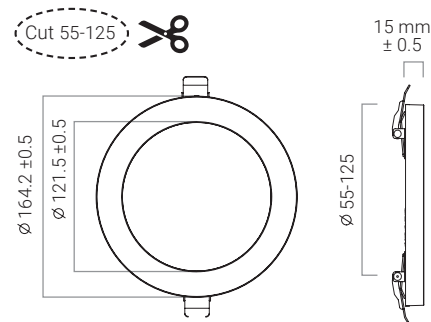

Iris 2-in-1 Round Ceiling Light

12W

Applications:

Residential and Commercial Applications.

- **Thermal Plastic** housing coupled with internal aluminium providing as the heat sink.
- **Driver on board** technology allowing for an ultra slim aesthetically pleasing luminaire at only **15 mm** thick.
- **Surface mount** or **Recessed mount** with its uniquely adjustable clips – Can cover square or round existing ceiling holes.
- **Flicker Free** technology making it the ideal luminaire for offices or specialized environments.
- Matt Black or Satin Nickle Magnetic Trims optional.
- **CCT Adjustable** and **dimmable** options available.
- Extremely **quick installation**.

Product Performance	
Wattage	12W
Colour Temperature & Stock Code	i026 - 6000K i027 - 4000K i042 - 3CCT (3000/4000/6000K)
Operating Temperature	-20~45°C
Life Span/ LB Rating	25000hrs
IP Rating	IP33
LED Driver	High Spec PioLED Driver
Beam Angle	110°
Input Voltage	200V- 265V
CRI	>83
Power Factor	0.9
Surge Protection	1kV
Lumen Output	1050lm
Lumen Efficiency (per watt)	76-88lm/W
LED Chips	2835 Sanan
LED Chips Qty	56 - Single Colour 112 - 3CCT
Dimmable	Yes Optional 3CCT Dim i042
Dimmable Range	10%-100%
(Dali/Trailing/Leading)	-
UGR	-
Physical Characteristics	
Weight (g)	285
Housing Material	PC & Internal Aluminium
Product Dimensions (mm)	Φ165*H15
Cable length	180mm
Mounting Option	Recessed/Surface Mount
Bracket Material	Iron
Bolts and Screws	2pcs Bolts and 3pcs Screws

Luminous Intensity Distribution Diagram

Packaging

Dimension Drawing

Technical Parameters

Input Current	0.097-0.107A
Output Voltage	210.5-260V
Flicker Free (Y/N)	Yes
Humidity	10%-80%
Frequency	50Hz
In Rush Current	0.5A
Output Current	40±10mA
THD	-
TA & TC	-
IES (Yes or No)	Yes

Packaging info

Storage Temp	-40°C-45°C
Carton Size (mm)	445*380*360
QTY/CTN	40
Net Weight (kg)	13,98
Gross Weight (kg)	14,5