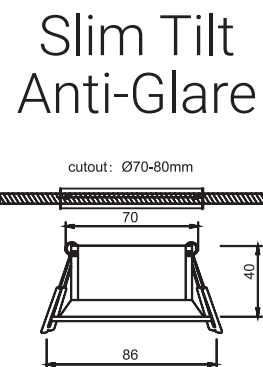

Product Performance

Colour & Stock Code	White R224
IP Rating	IP20

Physical Characteristics

Weight (g)	75g
Housing Material	Aluminium
Product Dimensions (mm)	Φ86*40mm
Cut Out (mm)	Φ70-80mm

Packaging info

Carton Size (mm)	47*21*38
QTY/CTN	100
Net Weight	9.2
Gross Weight	10.2

Packaging

Dimension Drawing

E&OE